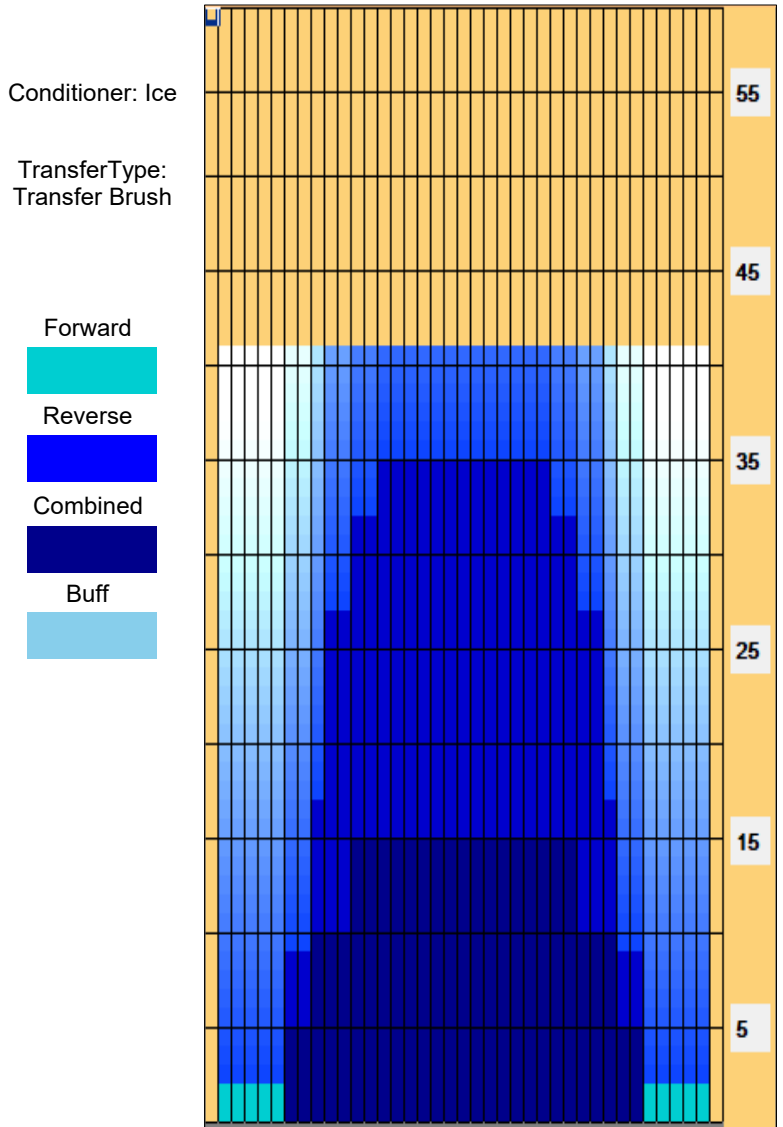

# 50+ Bowling Goes Single Toernooi 2019

**Oil Pattern Distance:** 41 Feet      **Reverse Brush Drop:** 35 Feet      **Oil Per Board:** 50 uL  
**Forward Oil Total:** 9.05 mL      **Reverse Oil Total:** 13.85 mL      **Volume Oil Total:** 22.9 mL  
**Forward Boards Crossed:** 181 Boards      **Reverse Boards Crossed:** 277 Boards      **Total Boards Crossed:** 458 Boards

	Start	Stop	Loads	Speed	Crossed	Start	End	Feet	T.Oil
1	2L	2R	2	18	74	0.0	2.5	2.5	3700
2	7L	7R	1	18	27	2.5	5.0	2.5	1350
3	9L	9R	2	18	46	5.0	10.1	5.1	2300
4	12L	12R	2	18	34	10.1	15.2	5.1	1700
5	2L	2R	0	18	0	15.2	24.7	9.5	0
6	2L	2R	0	22	0	24.7	33.8	9.1	0
7	2L	2R	0	30	0	33.8	41.0	7.2	0

Forward  
Reverse  
More

Item	3L-7L:18L-18R	8L-12L:18L-18R	13L-17L:18L-18R	18L-18R:17R-13R	18L-18R:12R-8R	18L-18R:7R-3R
Description	Outside Track:Middle	Middle Track:Middle	Inside Track:Middle	Middle: Inside Track	Middle:Middle Track	Middle:Outside Track
Track Zone Ratio	7.69	1.54	1.01	1.01	1.54	7.69

# 50+ Bowling Goes Single Toernooi 2019

---

<b>Oil Pattern Distance:</b>	<b>41 Feet</b>	<b>Reverse Brush Drop:</b>	<b>35 Feet</b>	<b>Oil Per Board:</b>	<b>50 uL</b>
<b>Forward Oil Total:</b>	<b>9.05 mL</b>	<b>Reverse Oil Total:</b>	<b>13.85 mL</b>	<b>Volume Oil Total:</b>	<b>22.9 mL</b>
<b>Forward Boards Crossed:</b>	<b>181 Boards</b>	<b>Reverse Boards Crossed:</b>	<b>277 Boards</b>	<b>Total Boards Crossed:</b>	<b>458 Boards</b>