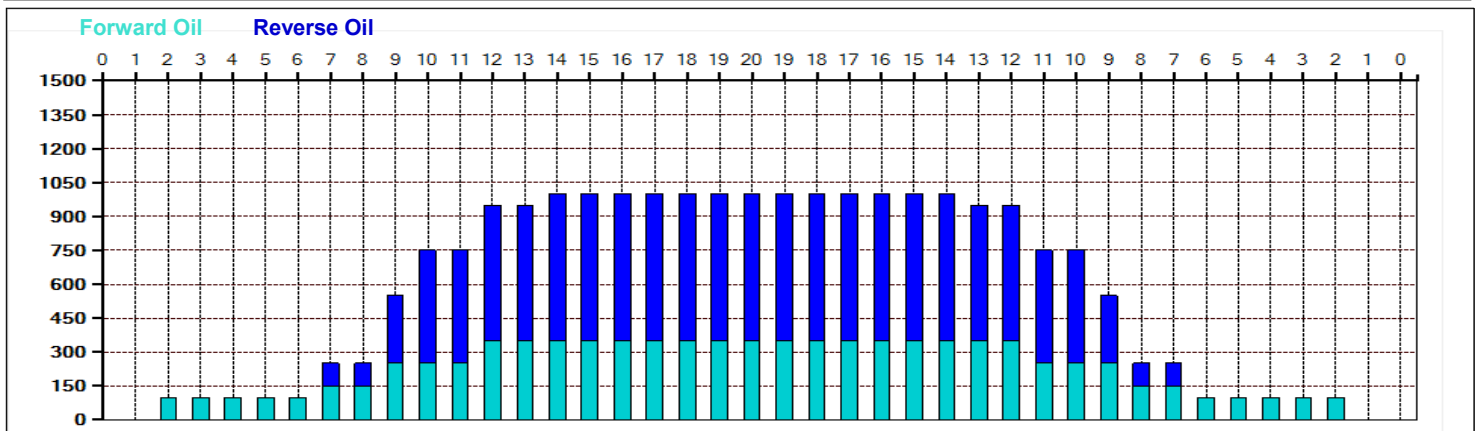

# 50+ Bowling Goes Single Toernooi 2019

**Oil Pattern Distance:** 41 Feet      **Reverse Brush Drop:** 35 Feet      **Oil Per Board:** 50 uL  
**Forward Oil Total:** 9.05 mL      **Reverse Oil Total:** 13.85 mL      **Volume Oil Total:** 22.9 mL  
**Forward Boards Crossed:** 181 Boards      **Reverse Boards Crossed:** 277 Boards      **Total Boards Crossed:** 458 Boards

Conditioner: Ice  
TransferType: Transfer Brush

Forward  
Reverse  
More

	Start	Stop	Loads	Speed	Crossed	Start	End	Feet	T.Oil
1	2L	2R	0	30	0	41.0	35.0	-6.0	0
2	14L	14R	1	22	13	35.0	31.9	-3.1	650
3	12L	12R	2	18	34	31.9	26.8	-5.1	1700
4	10L	10R	4	18	84	26.8	16.6	-10.2	4200
5	9L	9R	4	14	92	16.6	8.7	-7.9	4600
6	7L	7R	2	10	54	8.7	5.9	-2.8	2700
7	2L	2R	0	10	0	5.9	0.0	-5.9	0

Forward  
Reverse  
More

Item	3L-7L:18L-18R	8L-12L:18L-18R	13L-17L:18L-18R	18L-18R:17R-13R	18L-18R:12R-8R	18L-18R:7R-3R
Description	Outside Track:Middle	Middle Track:Middle	Inside Track:Middle	Middle: Inside Track	Middle:Middle Track	Middle:Outside Track
Track Zone Ratio	7.69	1.54	1.01	1.01	1.54	7.69

# 50+ Bowling Goes Single Toernooi 2019

---

<b>Oil Pattern Distance:</b>	<b>41 Feet</b>	<b>Reverse Brush Drop:</b>	<b>35 Feet</b>	<b>Oil Per Board:</b>	<b>50 uL</b>
<b>Forward Oil Total:</b>	<b>9.05 mL</b>	<b>Reverse Oil Total:</b>	<b>13.85 mL</b>	<b>Volume Oil Total:</b>	<b>22.9 mL</b>
<b>Forward Boards Crossed:</b>	<b>181 Boards</b>	<b>Reverse Boards Crossed:</b>	<b>277 Boards</b>	<b>Total Boards Crossed:</b>	<b>458 Boards</b>